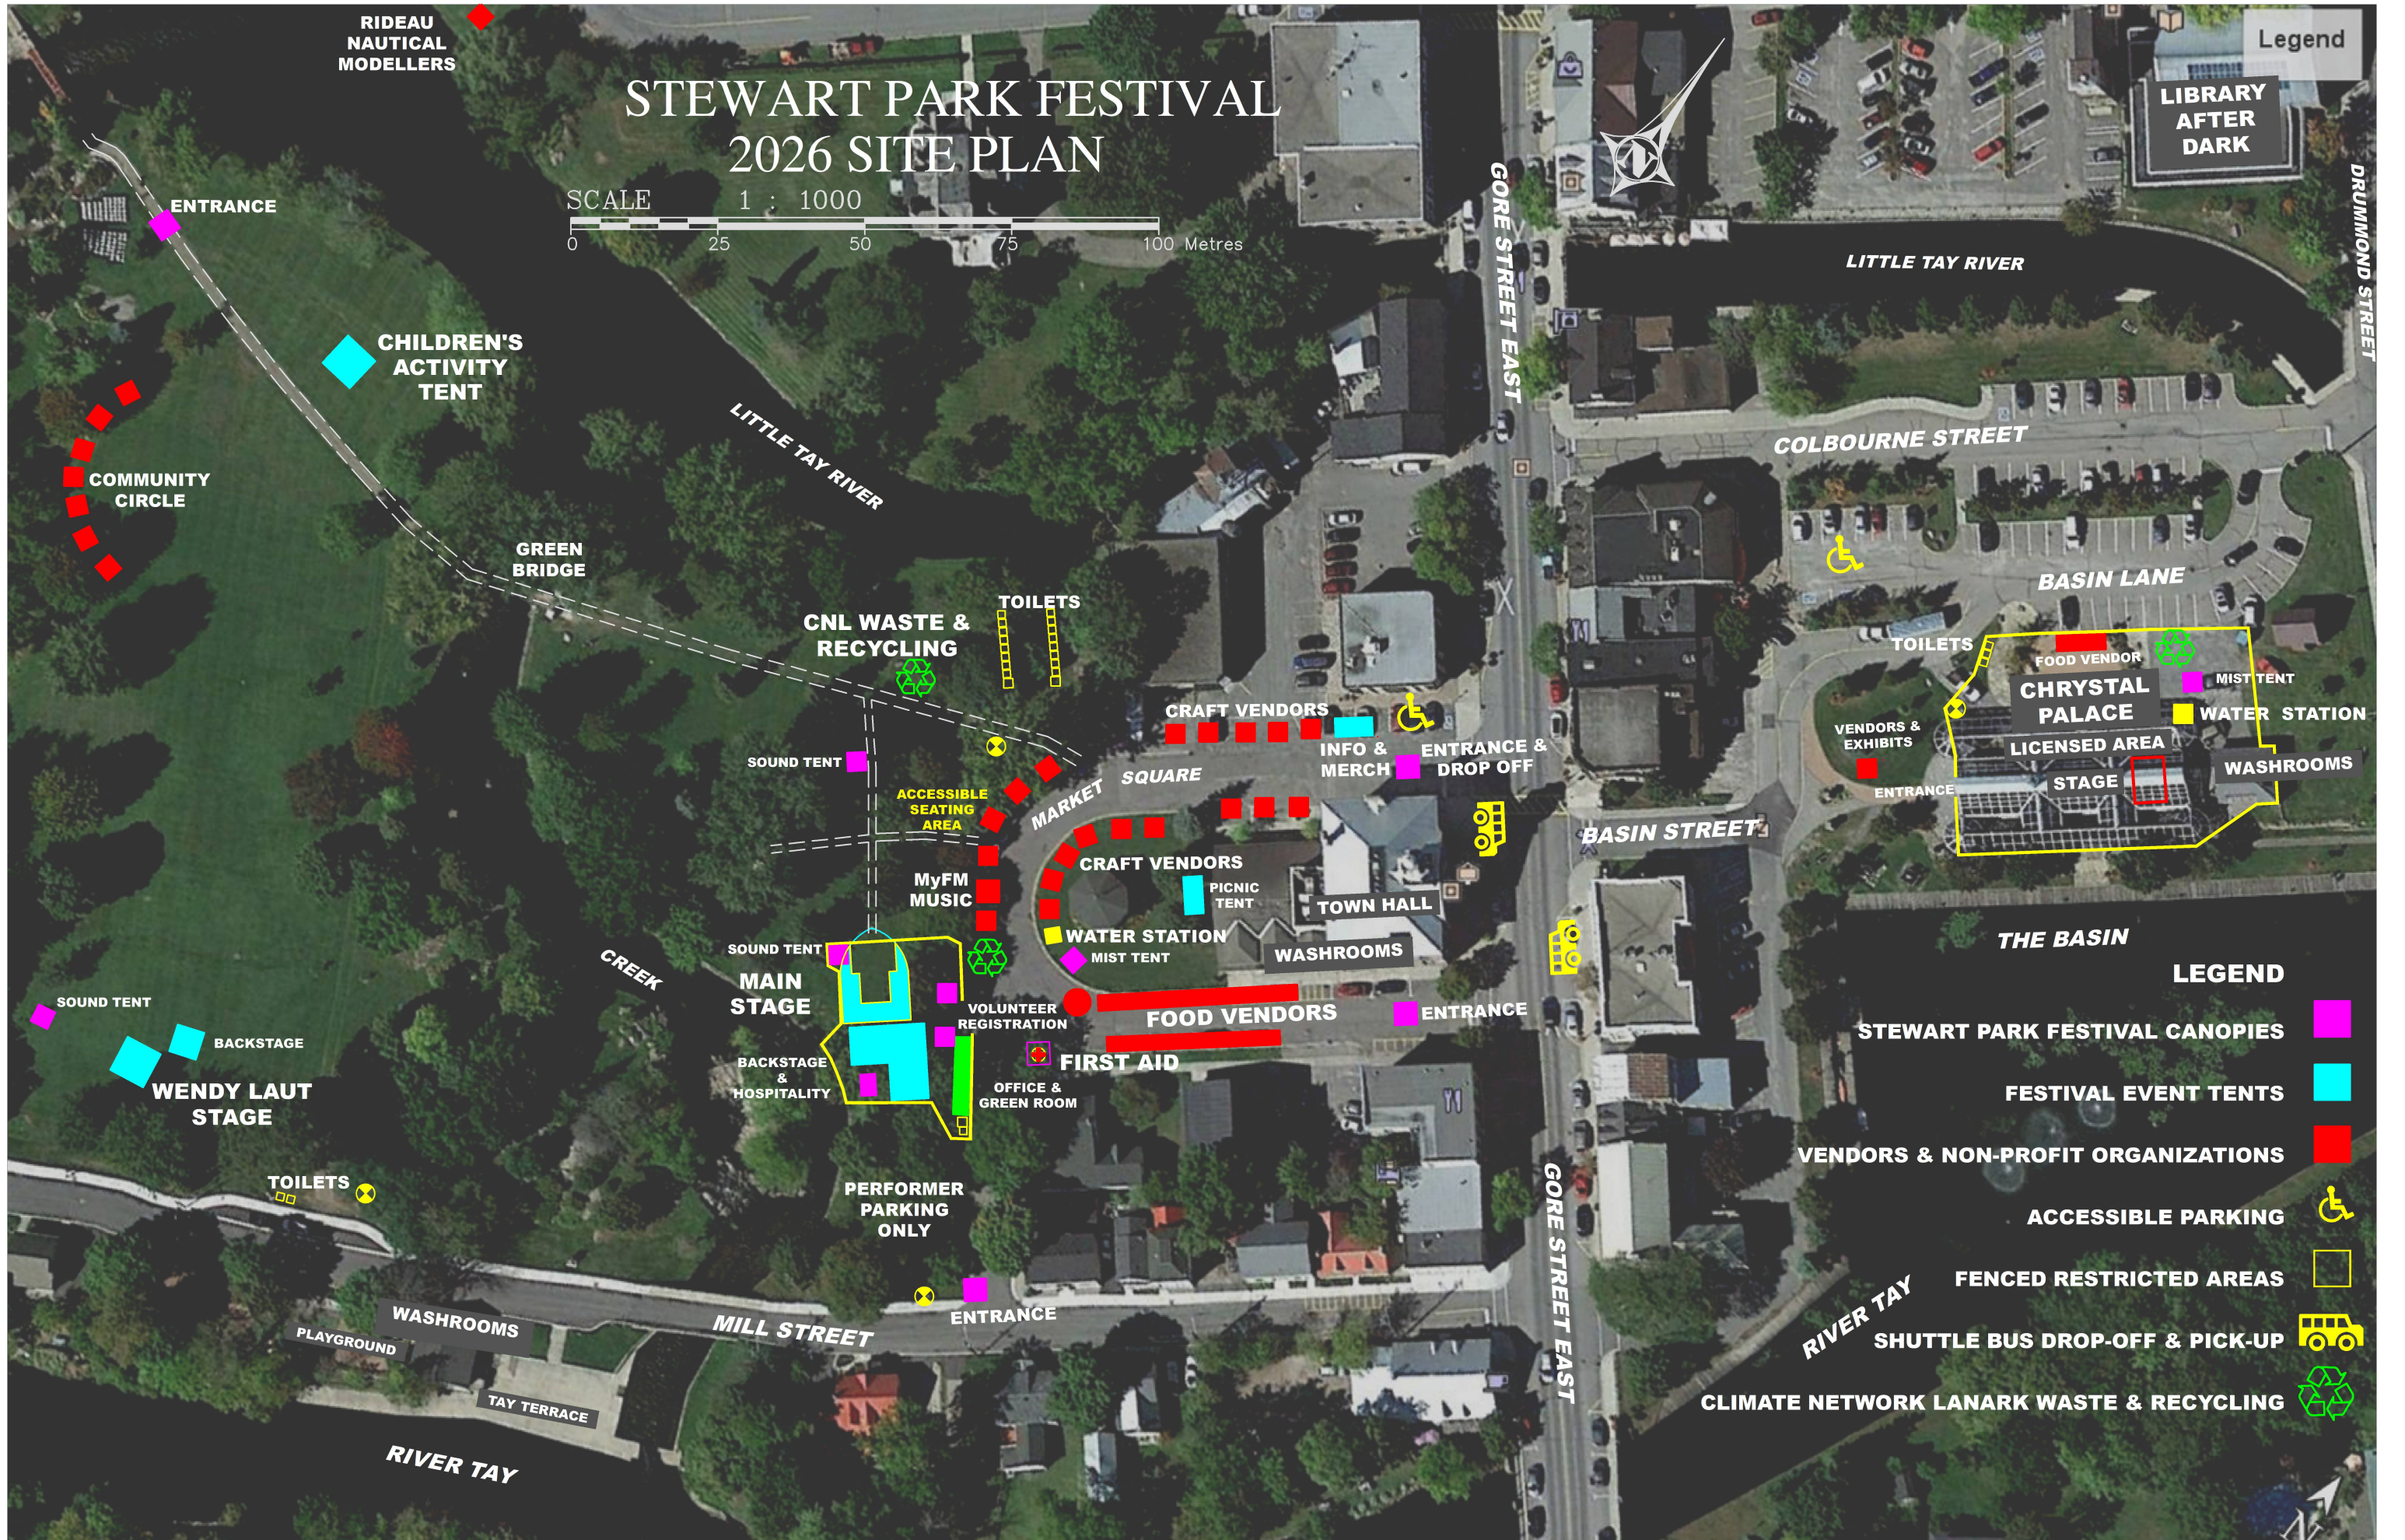

STEWART PARK FESTIVAL 2026 SITE PLAN

SCALE 1 : 1000
0 25 50 75 100 Metres

Legend

LIBRARY
AFTER
DARK

- LEGEND**
- STEWART PARK FESTIVAL CANOPIES 
 - FESTIVAL EVENT TENTS 
 - VENDORS & NON-PROFIT ORGANIZATIONS 
 - ACCESSIBLE PARKING 
 - FENCED RESTRICTED AREAS 
 - SHUTTLE BUS DROP-OFF & PICK-UP 
 - CLIMATE NETWORK LANARK WASTE & RECYCLING 