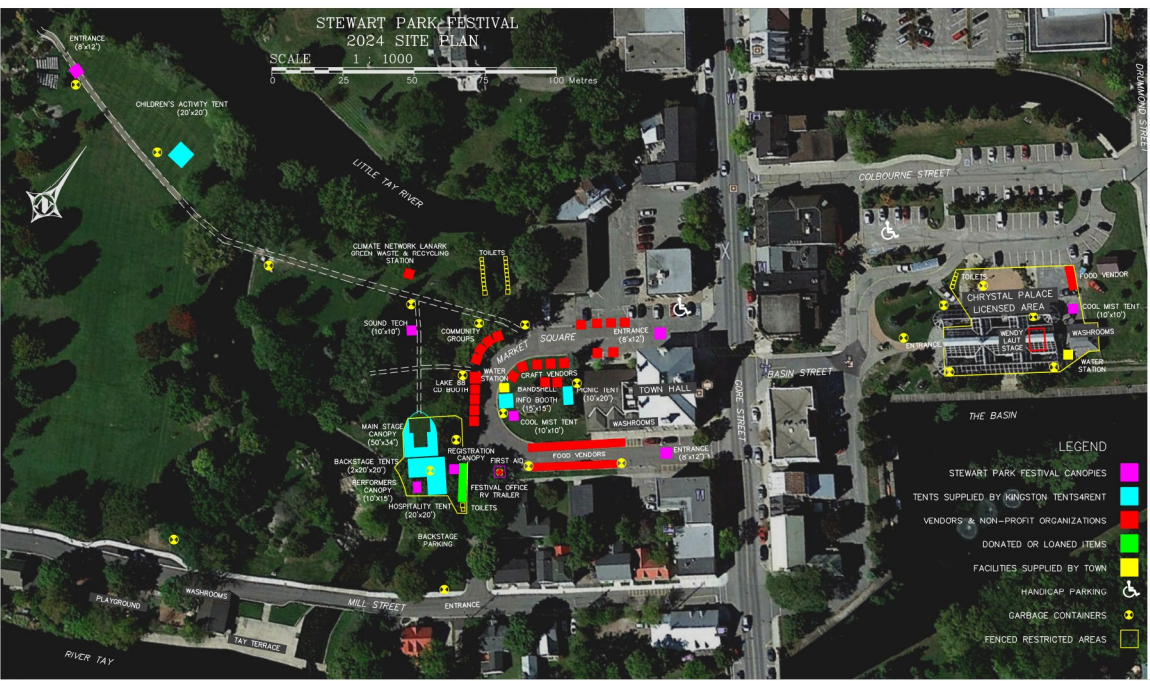

STEWART PARK FESTIVAL 2024 SITE PLAN

SCALE 1 : 1000
0 25 50 75 100 Metres

DRAWING STREET

LEGEND

- STEWART PARK FESTIVAL CANOPIES ■
- TENTS SUPPLIED BY KINGSTON TENTS4RENT ■
- VENDORS & NON-PROFIT ORGANIZATIONS ■
- DONATED OR LOANED ITEMS ■
- FACILITIES SUPPLIED BY TOWN ■
- HANDICAP PARKING ♿
- GARBAGE CONTAINERS ♻️
- FENCED RESTRICTED AREAS