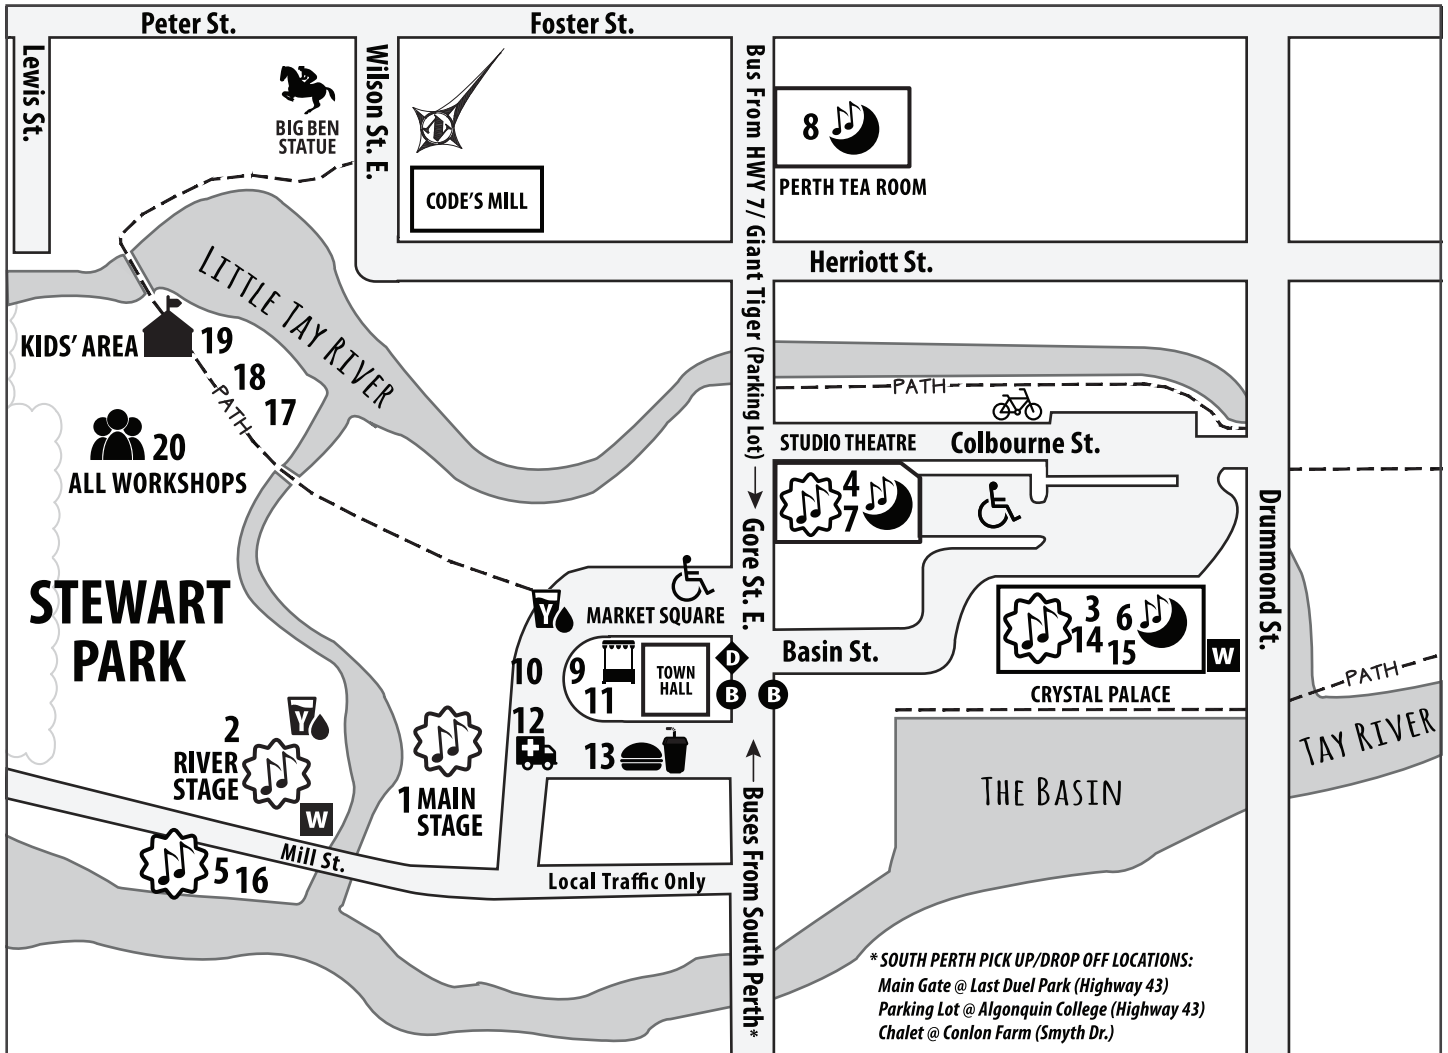

## STEWART PARK FESTIVAL MAP

#### DAYTIME

- 1 Main Stage
- 2 Wendy Laut River Stage
- 3 Crystal Palace Perth Brewery Patio
- 4 Studio Theatre Kids' Shows
- 5 Stewart Park Festival Wine Bar

#### MARKET SQUARE

- 9 Information & Souvenir Tent
- 10 LAKE 88 CD Tent
- 11 Artisan Market / Community Groups
- 12 St. John's Ambulance

### Pick Up/Drop Off Locations:

- ▶ Town Hall @ 80 Gore St. E.
- ▶ Main gate @ Last Duel Park
- ▶ Parking Lot @ Algonquin College (Highway 43)
- ▶ Parking Lot @ Giant Tiger (Highway 7)
- ▶ Chalet @ Conlon Farm (Smyth Dr.)